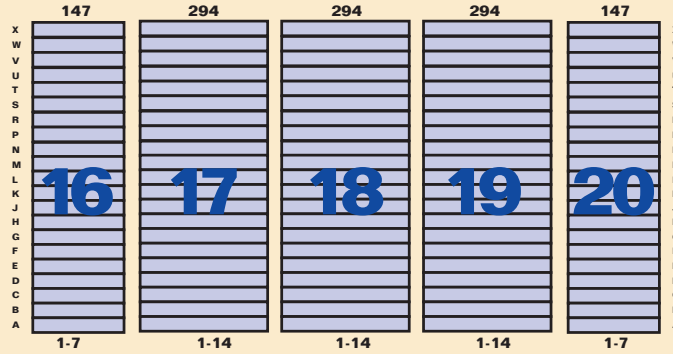

THUNDERDOME

UCSB EVENTS CENTER Festival 2 Floorplan

- Open Floor Area
- Lower Bleacher Seats
- Upper Bleacher Seats
- No Seating

SECTION 16-20 = 1020 BLEACHER SEATS

Upper Bleachers 1120
Lower Bleachers 958
Total Capacity 4000