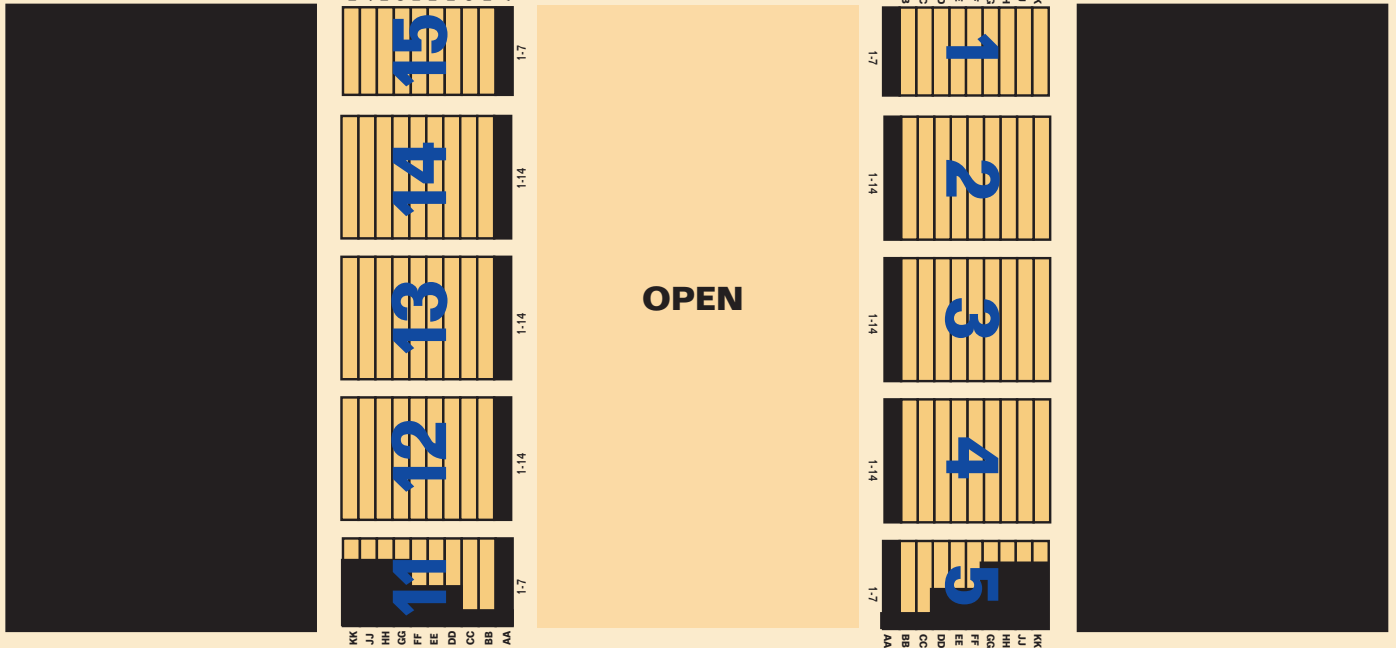

THUNDERDOME

UCSB EVENTS CENTER Festival 2 Floorplan

- Open Floor Area
- Lower Bleacher Seats
- Upper Bleacher Seats
- No Seating

SECTION 16-20 = 1020 BLEACHER SEATS

Upper Bleachers 1120
Lower Bleachers 958
Total Capacity 4000

STAGE