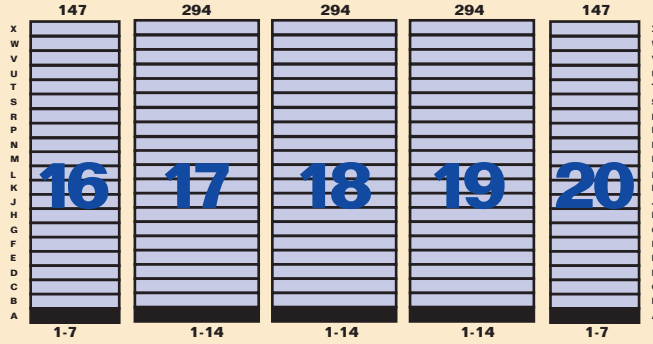

THUNDERDOME

UCSB EVENTS CENTER Festival 1 Floorplan

- Open Floor Area
- Upper Bleacher Seats
- No Seating

SECTION 16-20 = 1176 BLEACHER SEATS

Upper Bleachers 1120
Total Capacity 2500