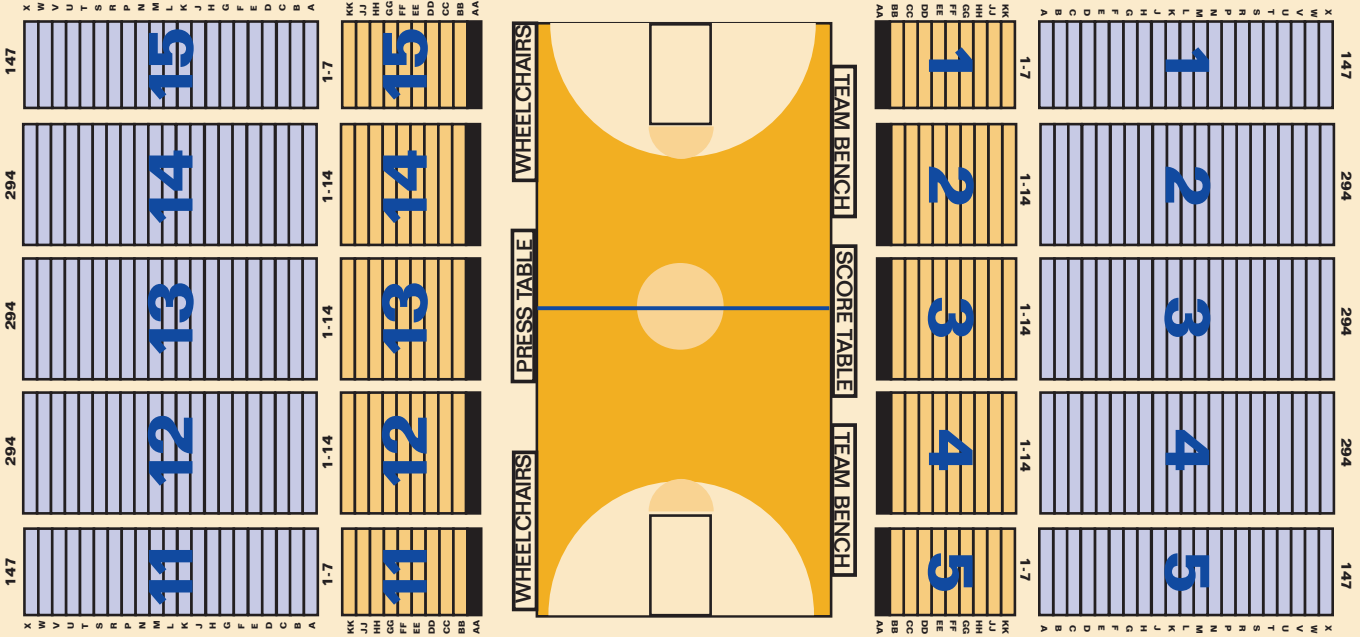

**UCSB EVENTS CENTER
Basketball Floorplan**

- Lower Bleacher Seats
- Upper Bleacher Seats
- No Seating

**Upper Bleachers 4592
Lower Bleachers 1008
Total Seating 5600**

SECTION 16-20 = 1176 BLEACHER SEATS

**UPPER SECTION 11-15 = 1176 BLEACHER SEATS
LOWER SECTION 11-15 = 504 BLEACHER SEATS**

**UPPER SECTION 1-5 = 1176 BLEACHER SEATS
LOWER SECTION 1-5 = 504 BLEACHER SEATS**

SECTION 6-10 = 1176 BLEACHER SEATS