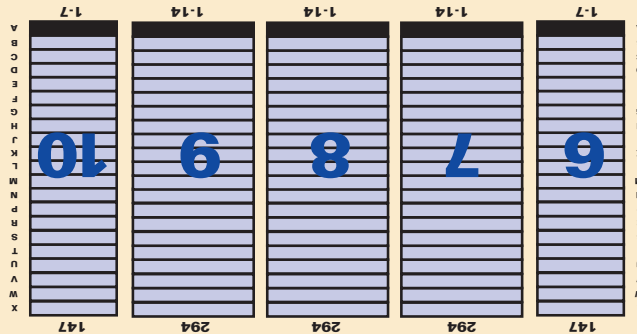

**UCSB EVENTS CENTER
Basketball Floorplan**

- Lower Bleacher Seats
- Upper Bleacher Seats
- No Seating

**Upper Bleachers 4592
Lower Bleachers 1008
Total Seating 5600**

SECTION 16-20 = 1176 BLEACHER SEATS

**UPPER SECTION 11-15 = 1176 BLEACHER SEATS
LOWER SECTION 11-15 = 504 BLEACHER SEATS**

**UPPER SECTION 1-5 = 1176 BLEACHER SEATS
LOWER SECTION 1-5 = 504 BLEACHER SEATS**

SECTION 6-10 = 1176 BLEACHER SEATS