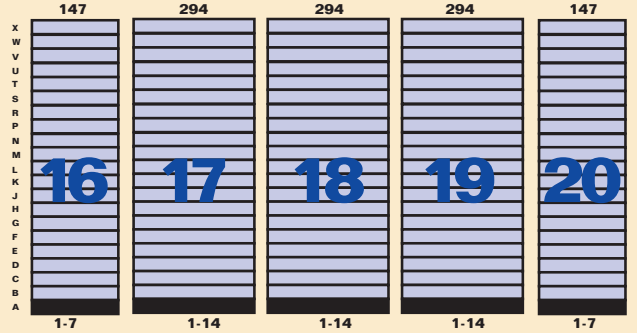

**UCSB EVENTS CENTER
Basketball Floorplan**

- Lower Bleacher Seats
- Upper Bleacher Seats
- No Seating

**Upper Bleachers 4592
Lower Bleachers 1008
Total Seating 5600**

SECTION 16-20 = 1176 BLEACHER SEATS

**UPPER SECTION 11-15 = 1176 BLEACHER SEATS
LOWER SECTION 11-15 = 504 BLEACHER SEATS**

**UPPER SECTION 1-5 = 1176 BLEACHER SEATS
LOWER SECTION 1-5 = 504 BLEACHER SEATS**

SECTION 6-10 = 1176 BLEACHER SEATS