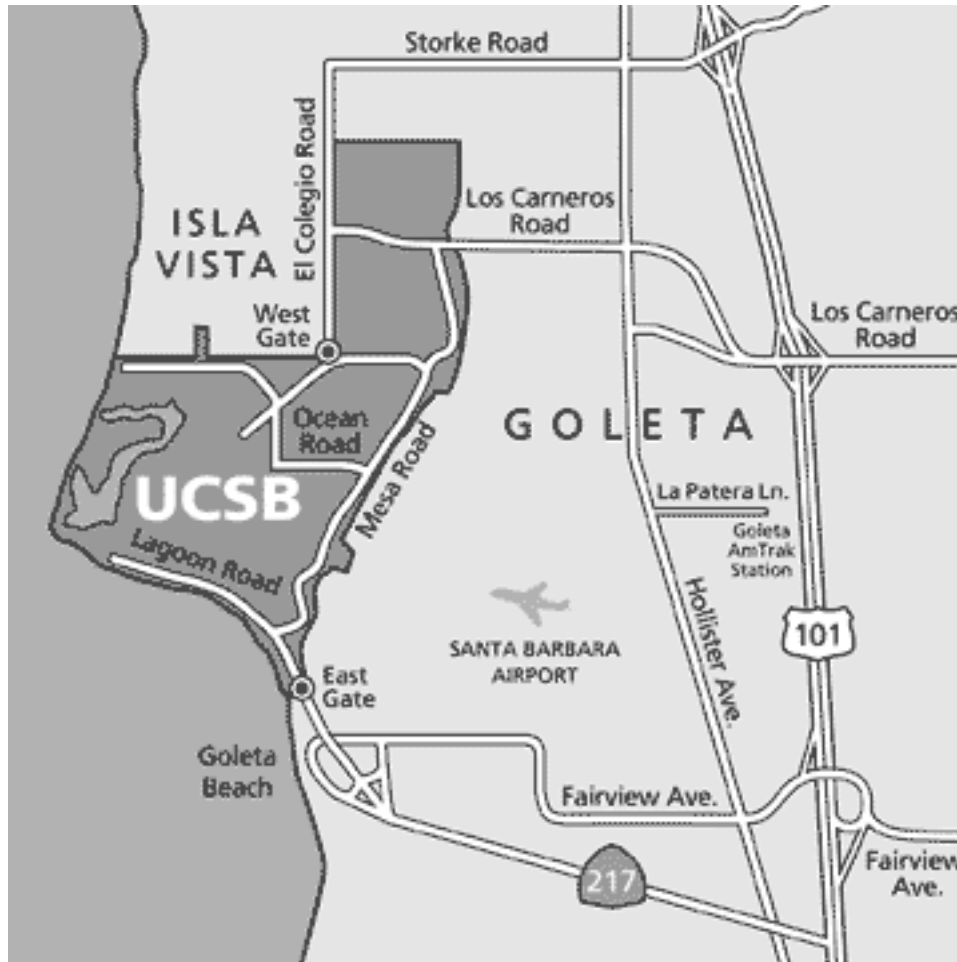

# HOW TO FIND US

**Southbound** on U.S. Highway 101: Take the Storke Road/Glen Annie Road exit off U.S. 101 approximately 12 miles north of Santa Barbara. Turn right on Storke Road and proceed two miles to El Colegio Road. Turn left on El Colegio Road and proceed to the campus entrance. When you arrive at the West Gate continue straight on El Collegio to the first traffic light. The Events Center is directly in front of you.

**Northbound** on U.S. Highway 101: Take the Airport/UCSB exit (Route 217) off U.S. 101 approximately eight miles north of Santa Barbara to the campus entrance. When you arrive at the east gate turn right on Mesa Rd. Go to the 3rd traffic light and turn left on Ocean Rd. Go to the first traffic light and turn right, you are still on Ocean Rd. Go to the 2nd traffic light. The Events Center is on your left.